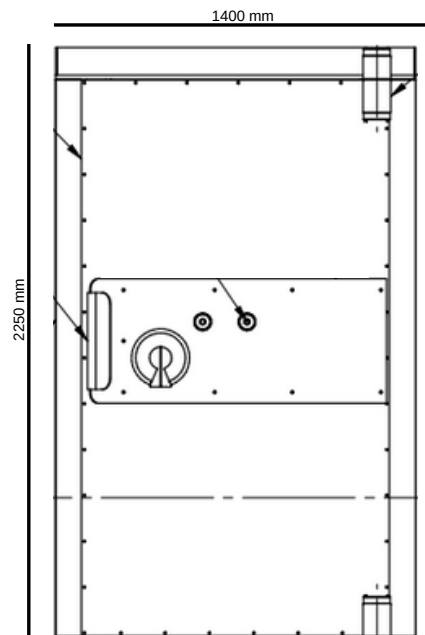

WEIGHT AND MEASUREMENTS

	RVD Grade VIII EX CD
Standard clear opening measure <small>H * W mm</small>	2000 * 900
Max. clear opening dimensions for certified door	2400 * 1400
Max. clear opening dimensions for uncertified door	3200 * 2100
Frame	The frame is designed for 350 mm wall thickness.
Weight <small>kg</small>	1800

HANGING OF DOOR AND GATE:

fig. 1. Door - right hung
Gate - left hung

fig. 2. Door - right hung
Gate - right hung

fig. 3. Door - left hung
Gate - right hung

fig. 4. Door - left hung
Gate - left hung

We reserve the right to alter the specification without prior notice.