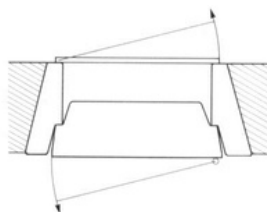

WEIGHT AND MEASUREMENTS

	RVD Grade VIII EX CD
Standard clear opening measure <small>H * W mm</small>	2000 * 900
Max. clear opening dimensions for certified door	2400 * 1400
Max. clear opening dimensions for uncertified door	3200 * 2100
Frame	The frame is designed for 350 mm wall thickness.
Weight <small>kg</small>	1800

HANGING OF DOOR AND GATE:

fig. 1. Door - right hung
Gate - left hung

fig. 2. Door - right hung
Gate - right hung

fig. 3. Door - left hung
Gate - right hung

fig. 4. Door - left hung
Gate - left hung

We reserve the right to alter the specification without prior notice.