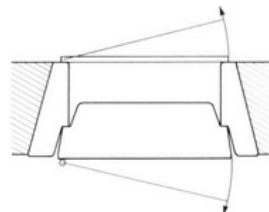

WEIGHT AND MEASUREMENTS

	RVD Grade VIII EX CD
Standard clear opening measure <small>H * W mm</small>	2000 * 900
Max. clear opening dimensions for certified door	2400 * 1400
Max. clear opening dimensions for uncertified door	3200 * 2100
Frame	The frame is designed for 350 mm wall thickness.
Weight <small>kg</small>	1800

HANGING OF DOOR AND GATE:

fig. 1. Door - right hung
Gate - left hung

fig. 2. Door - right hung
Gate - right hung

fig. 3. Door - left hung
Gate - right hung

fig. 4. Door - left hung
Gate - left hung

We reserve the right to alter the specification without prior notice.