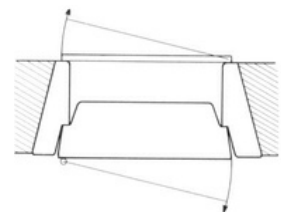

WEIGHT AND MEASUREMENTS

	RVD Grade VIII EX CD
Standard clear opening measure <small>H * W mm</small>	2000 * 900
Max. clear opening dimensions for certified door	2400 * 1400
Max. clear opening dimensions for uncertified door	3200 * 2100
Frame	The frame is designed for 350 mm wall thickness.
Weight <small>kg</small>	1800

HANGING OF DOOR AND GATE:

fig. 1. Door - right hung
Gate - left hung

fig. 2. Door - right hung
Gate - right hung

fig. 3. Door - left hung
Gate - right hung

fig. 4. Door - left hung
Gate - left hung

We reserve the right to alter the specification without prior notice.