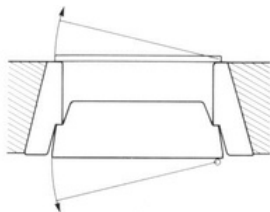

## WEIGHT AND MEASUREMENTS

	RVD Grade XI EX CD
<b>Standard clear opening measure</b> H * W mm	2000 * 900
<b>Max. clear opening dimensions for certified door</b>	2400 * 1400
<b>Max. clear opening dimensions for uncertified door</b>	3200 * 2100
<b>Frame</b>	The frame is designed for 650 mm wall thickness.
<b>Weight</b> kg	3000

### HANGING OF DOOR AND GATE:

fig. 1. Door - right hung  
Gate - left hung

fig. 2. Door - right hung  
Gate - right hung

fig. 3. Door - left hung  
Gate - right hung

fig. 4. Door - left hung  
Gate - left hung