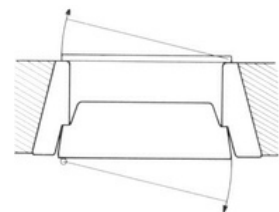

## WEIGHT AND MEASUREMENTS

	RVD Grade XI EX CD
<b>Standard clear opening measure</b> H * W mm	2000 * 900
<b>Max. clear opening dimensions for certified door</b>	2400 * 1400
<b>Max. clear opening dimensions for uncertified door</b>	3200 * 2100
<b>Frame</b>	The frame is designed for 650 mm wall thickness.
<b>Weight</b> kg	3000

### HANGING OF DOOR AND GATE:

fig. 1. Door - right hung  
Gate - left hung

fig. 2. Door - right hung  
Gate - right hung

fig. 3. Door - left hung  
Gate - right hung

fig. 4. Door - left hung  
Gate - left hung