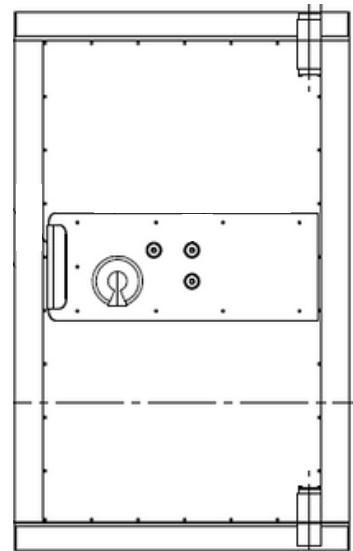

## WEIGHT AND MEASUREMENTS

	RVD Grade XI EX CD
<b>Standard clear opening measure</b> H * W mm	2000 * 900
<b>Max. clear opening dimensions for certified door</b>	2400 * 1400
<b>Max. clear opening dimensions for uncertified door</b>	3200 * 2100
<b>Frame</b>	The frame is designed for 650 mm wall thickness.
<b>Weight</b> kg	3000