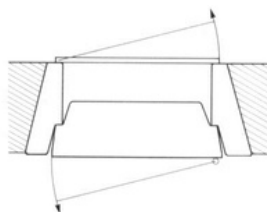

## WEIGHT AND MEASUREMENTS

	RVD Grade XI EX CD
<b>Standard clear opening measure</b> H * W mm	2000 * 900
<b>Max. clear opening dimensions for certified door</b>	2400 * 1400
<b>Max. clear opening dimensions for uncertified door</b>	3200 * 2100
<b>Frame</b>	The frame is designed for 650 mm wall thickness.
<b>Weight</b> kg	3000

### HANGING OF DOOR AND GATE:

fig. 1. Door - right hung  
Gate - left hung

fig. 2. Door - right hung  
Gate - right hung

fig. 3. Door - left hung  
Gate - right hung

fig. 4. Door - left hung  
Gate - left hung