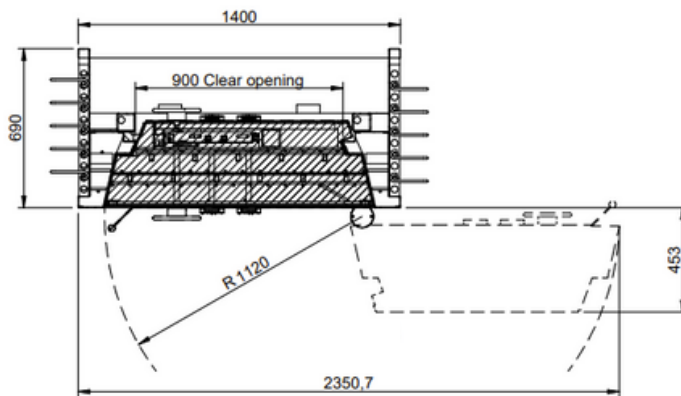

## WEIGHT AND MEASUREMENTS

	RVD Grade XI EX CD
<b>Standard clear opening measure</b> H * W mm	2000 * 900
<b>Max. clear opening dimensions for certified door</b>	2400 * 1400
<b>Max. clear opening dimensions for uncertified door</b>	3200 * 2100
<b>Frame</b>	The frame is designed for 650 mm wall thickness.
<b>Weight</b> kg	3000