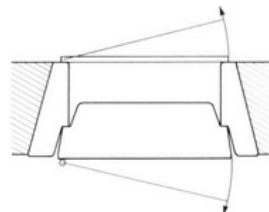

## WEIGHT AND MEASUREMENTS

	RVD Grade XI EX CD
<b>Standard clear opening measure</b> H * W mm	2000 * 900
<b>Max. clear opening dimensions for certified door</b>	2400 * 1400
<b>Max. clear opening dimensions for uncertified door</b>	3200 * 2100
<b>Frame</b>	The frame is designed for 650 mm wall thickness.
<b>Weight</b> kg	3000

### HANGING OF DOOR AND GATE:

fig. 1. Door - right hung  
Gate - left hung

fig. 2. Door - right hung  
Gate - right hung

fig. 3. Door - left hung  
Gate - right hung

fig. 4. Door - left hung  
Gate - left hung